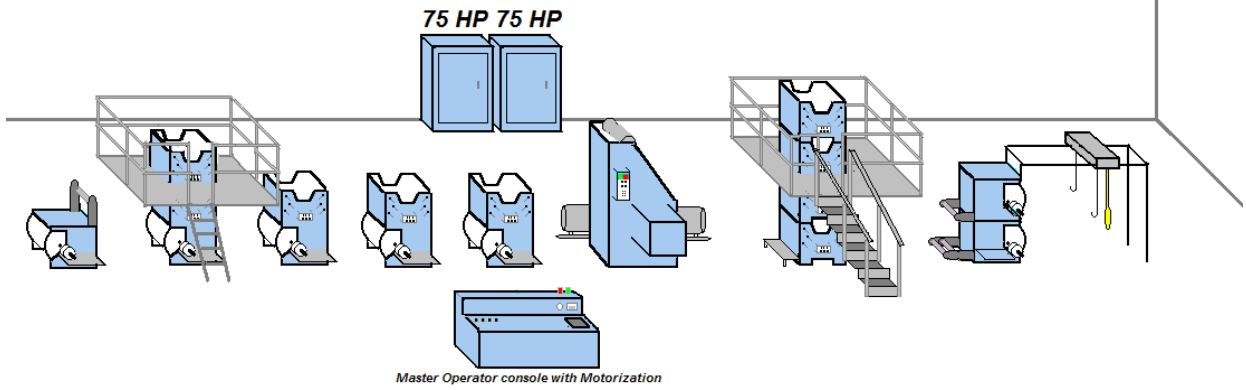

QUALITY YOU EXPECT * CUSTOMER SERVICE YOU DESERVE

World Headquarters
11369 Higgins Airport Way, Burlington, WA USA 98233
888.346.6119 www.impressionsworldwide.com

SE USA Service Facility
202 Enterprise Drive, Tupelo, MS 38804
888.346.6119 www.impressionsworldwide.com