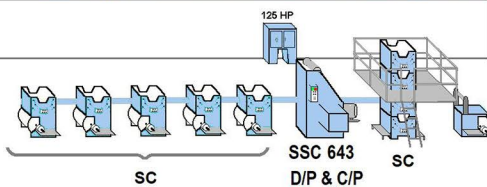

### ◆ Goss Community 578 cut-off Press - rated at 20,000 iph

- ◆ One Goss Community SSC folder #643 – Half fold, quarter fold, cross perf, air former, double parallel
- ◆ One Goss Community SC 4 high
- ◆ Five Goss SC floor units (two with running circ) with built in roll loaders!
- ◆ One rollstand for four high
- ◆ One 125 HP drive motor and controller
- ◆ One water tank and pump
- ◆ One bender and punch
- ◆ All related, spare and connecting spare parts