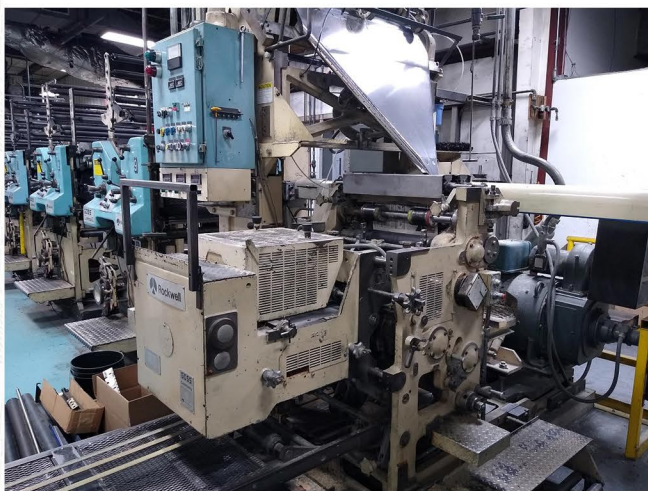

## 9 Unit Press available now!

This is a Beautiful Press!  
Intelligently operated and well maintained!

Now located at our  
SE USA Service Facility in Tupelo, MS!

Press running at previous installation.

### ◆ Goss Community 578 cut-off Press - rated at 20,000 iph

- ◆ One Goss Community SSC folder #643 – Half fold, quarter fold, cross perf, air former, double parallel
- ◆ One Goss Community SC 4 high
- ◆ Five Goss SC floor units (two with running circ) with built in roll loaders!
- ◆ One rollstand for four high
- ◆ One 125 HP drive motor and controller
- ◆ One water tank and pump
- ◆ One bender and punch
- ◆ All related, spare and connecting spare parts