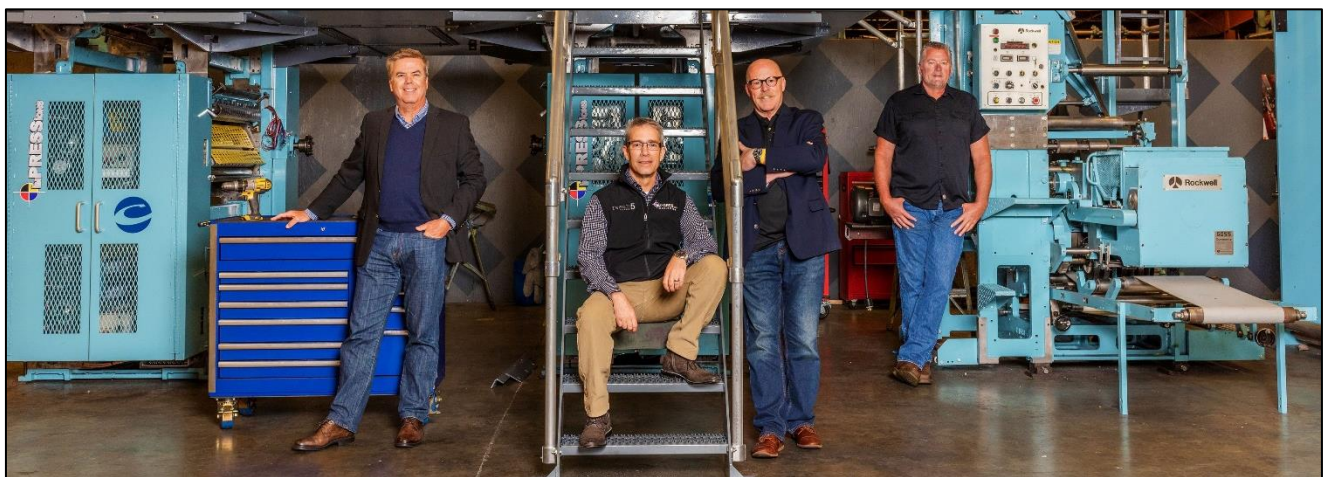

QUALITY YOU EXPECT * CUSTOMER SERVICE YOU DESERVE

World Headquarters

11369 Higgins Airport Way, Burlington, WA USA 98233
888.346.6119 www.impressionsworldwide.com

SE USA Service Facility

202 Enterprise Drive, Tupelo, MS 38804
888.346.6119 www.impressionsworldwide.com