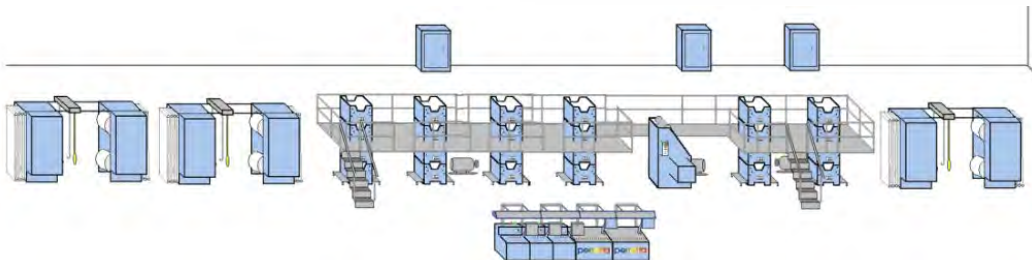

QUALITY YOU EXPECT * CUSTOMER SERVICE YOU DESERVE

World Headquarters

11369 Higgins Airport Way, Burlington, WA USA 98233
888.346.6119 www.impressionsworldwide.com

SE USA Service Facility

202 Enterprise Drive, Tupelo, MS 38804
888.346.6119 www.impressionsworldwide.com