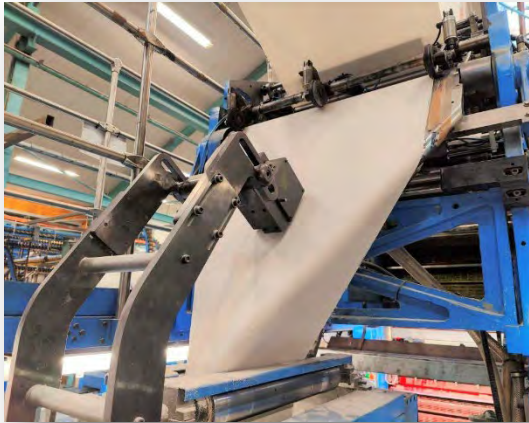

QUALITY YOU EXPECT * CUSTOMER SERVICE YOU DESERVE

World Headquarters
11369 Higgins Airport Way, Burlington, WA USA 98233
888.346.6119 www.impressionsworldwide.com

SE USA Service Facility
202 Enterprise Drive, Tupelo, MS 38804
888.346.6119 www.impressionsworldwide.com