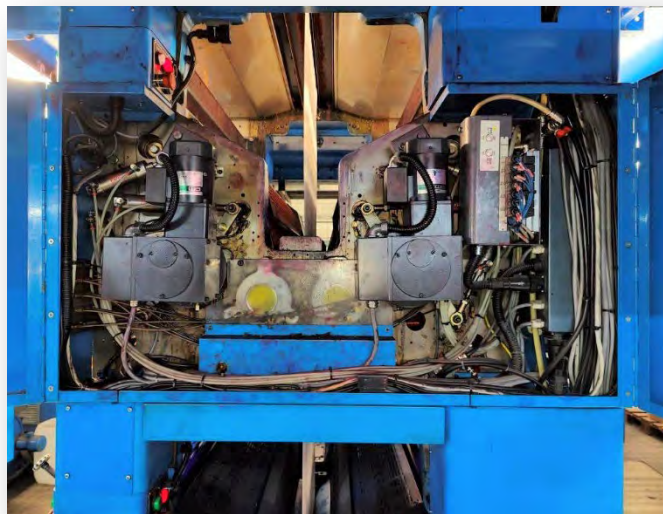

QUALITY YOU EXPECT * CUSTOMER SERVICE YOU DESERVE

World Headquarters
11369 Higgins Airport Way, Burlington, WA USA 98233
888.346.6119 www.impressionsworldwide.com

SE USA Service Facility
202 Enterprise Drive, Tupelo, MS 38804
888.346.6119 www.impressionsworldwide.com