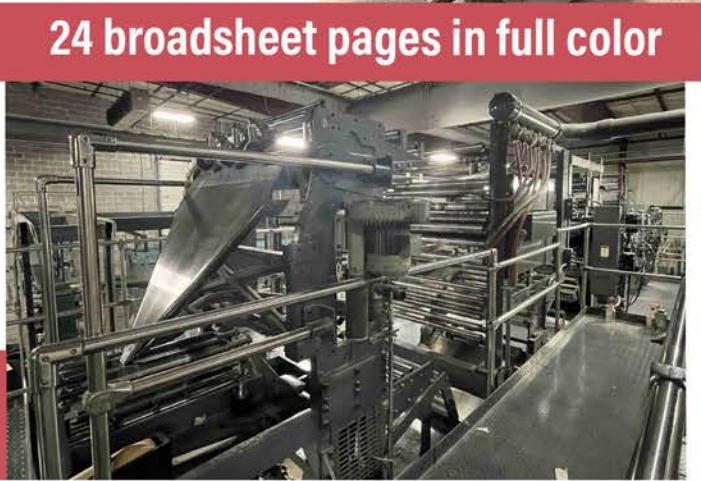

Goss SSC 24-Page Color Press

2012 G-301651 - 21.5" cut-off

Super Clean Late Model Goss Community SSC Press available now! Complete plant available with very nice Pre-Press and Post Press equipment.

- ◆ **Four (4) Towers**
 - ◆ Slots, T-bar, Sock
 - ◆ Motorization, Auto Ink levelers, Motorized Compensators
- ◆ **Four (4) Jardis three-wide kits single-slit**
- ◆ **Two (2) Remote Ink desks**
- ◆ **Two (2) Folders**
 - ◆ SSC Folder (F1) Upper Former with Quarter Folder
 - ◆ SSC Folder (F2) with Quarter Folder
- ◆ **Two (2) Tandem Megtec SE134050 Splicers** (located each end of press)
- ◆ **CTP, Bender and Inserting w/ address labeling** also available